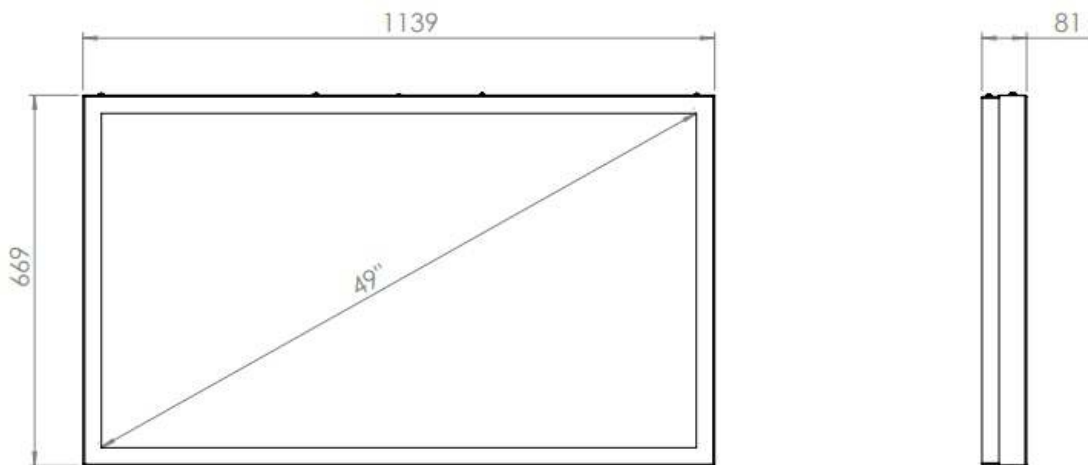

TECHNICAL DRAWING